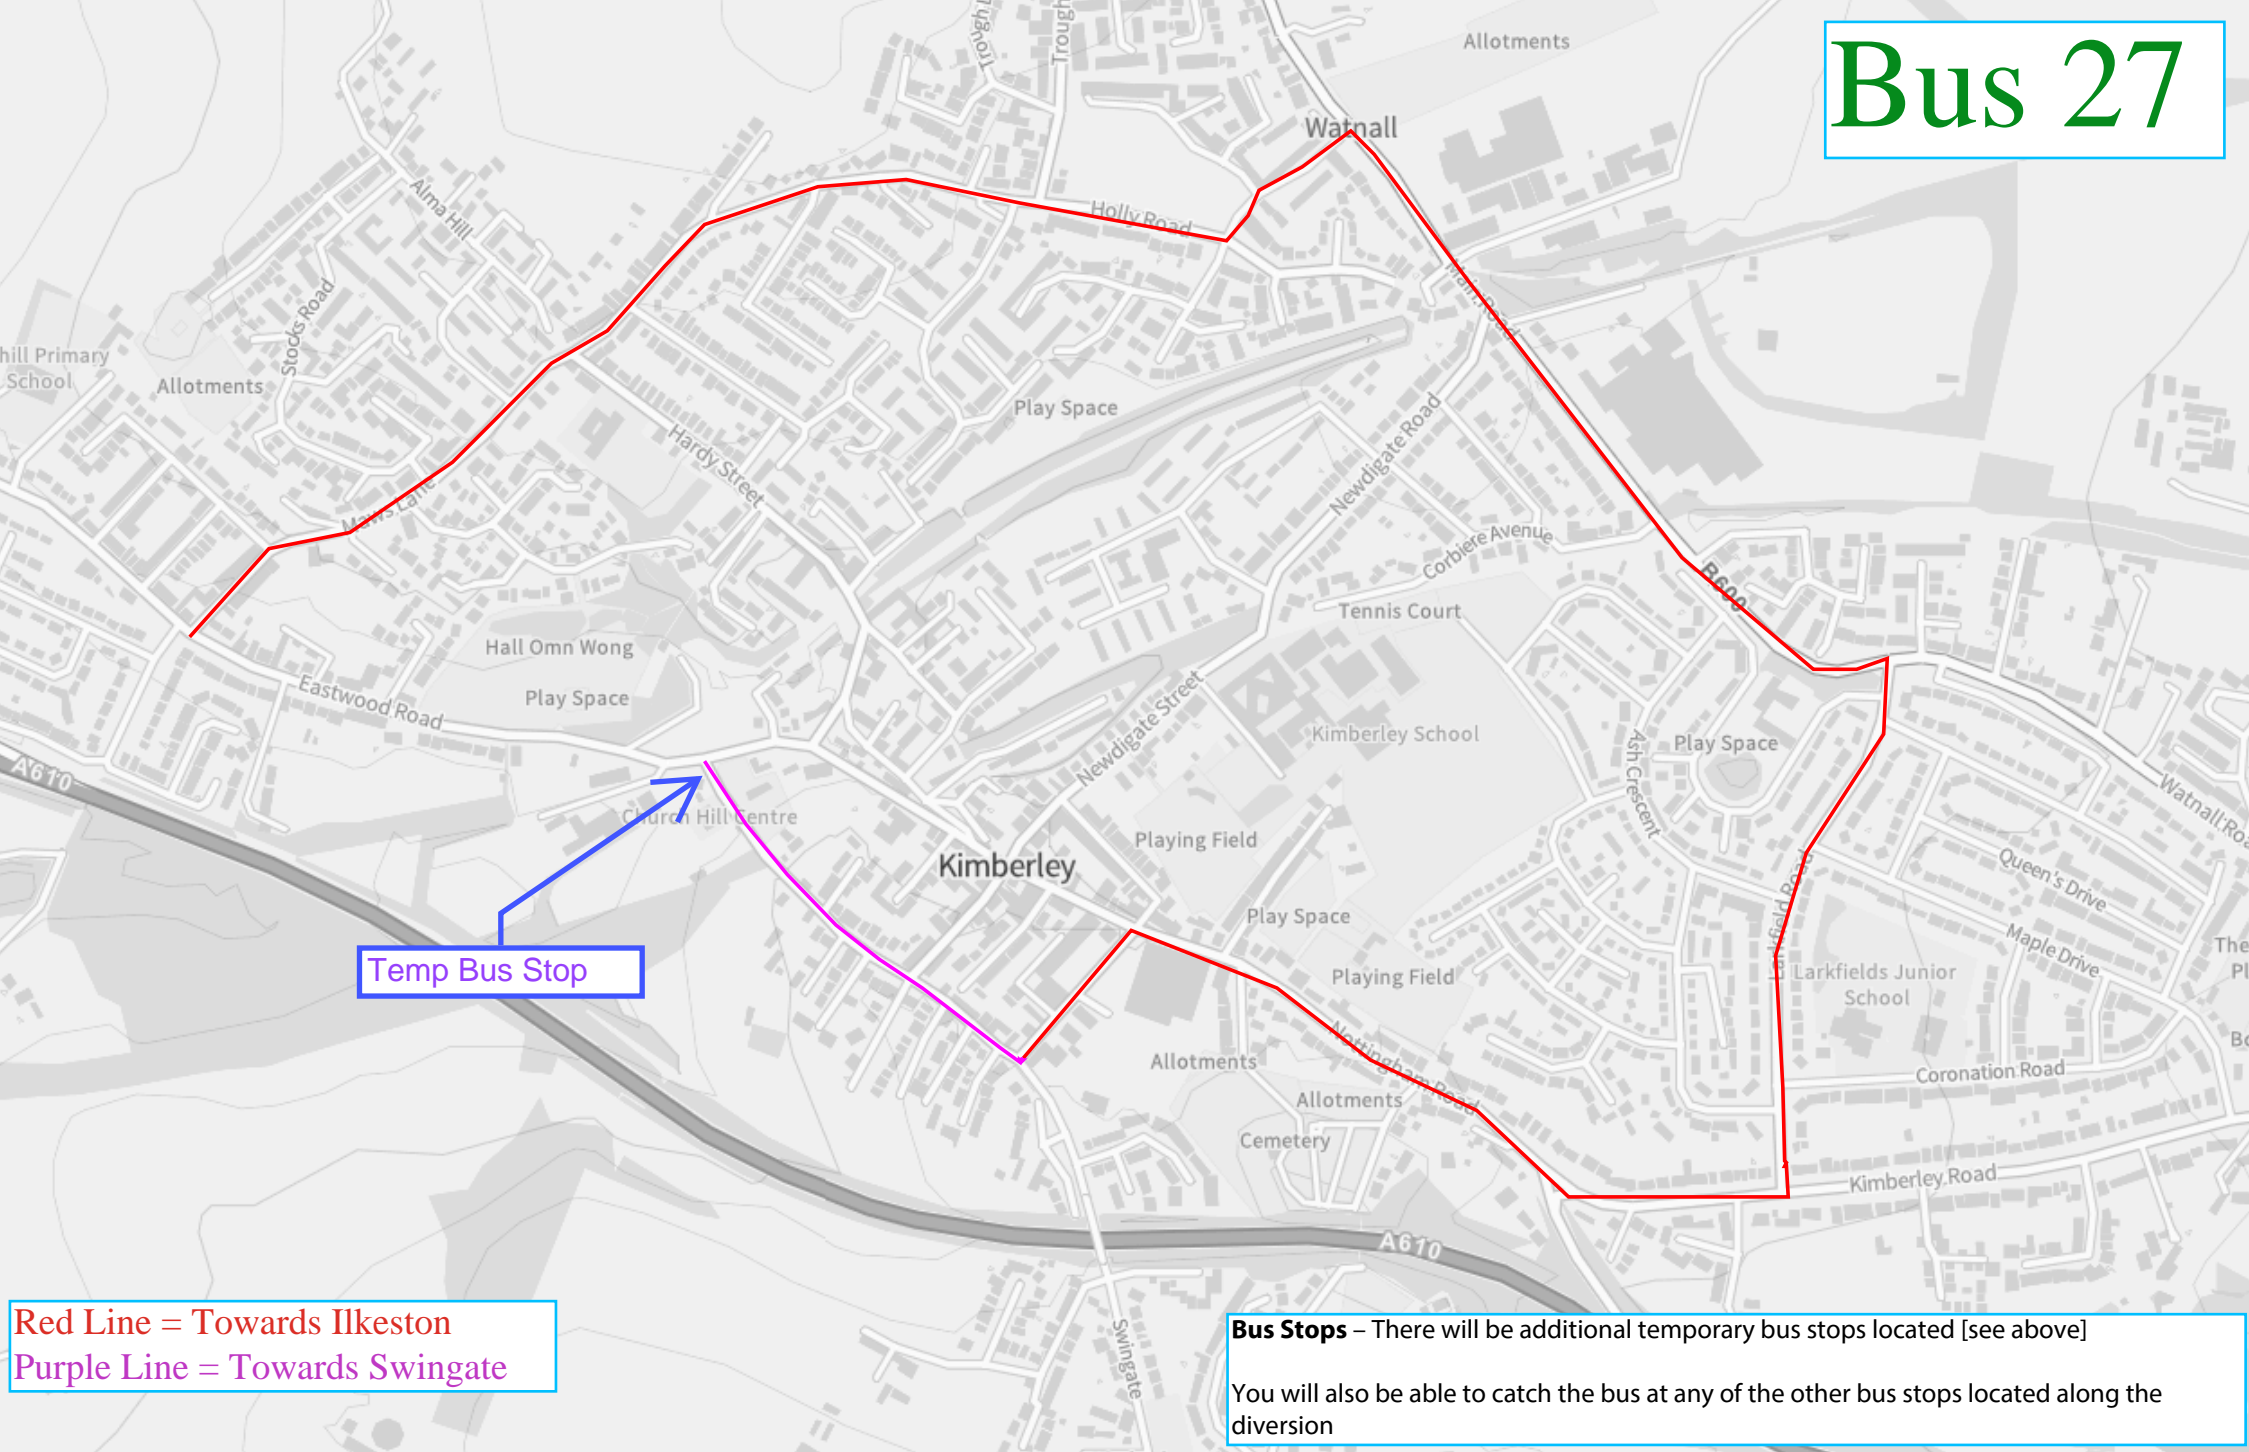

Bus 27

Temp Bus Stop

Red Line = Towards Ilkeston
Purple Line = Towards Swingate

Bus Stops – There will be additional temporary bus stops located [see above]
You will also be able to catch the bus at any of the other bus stops located along the diversion